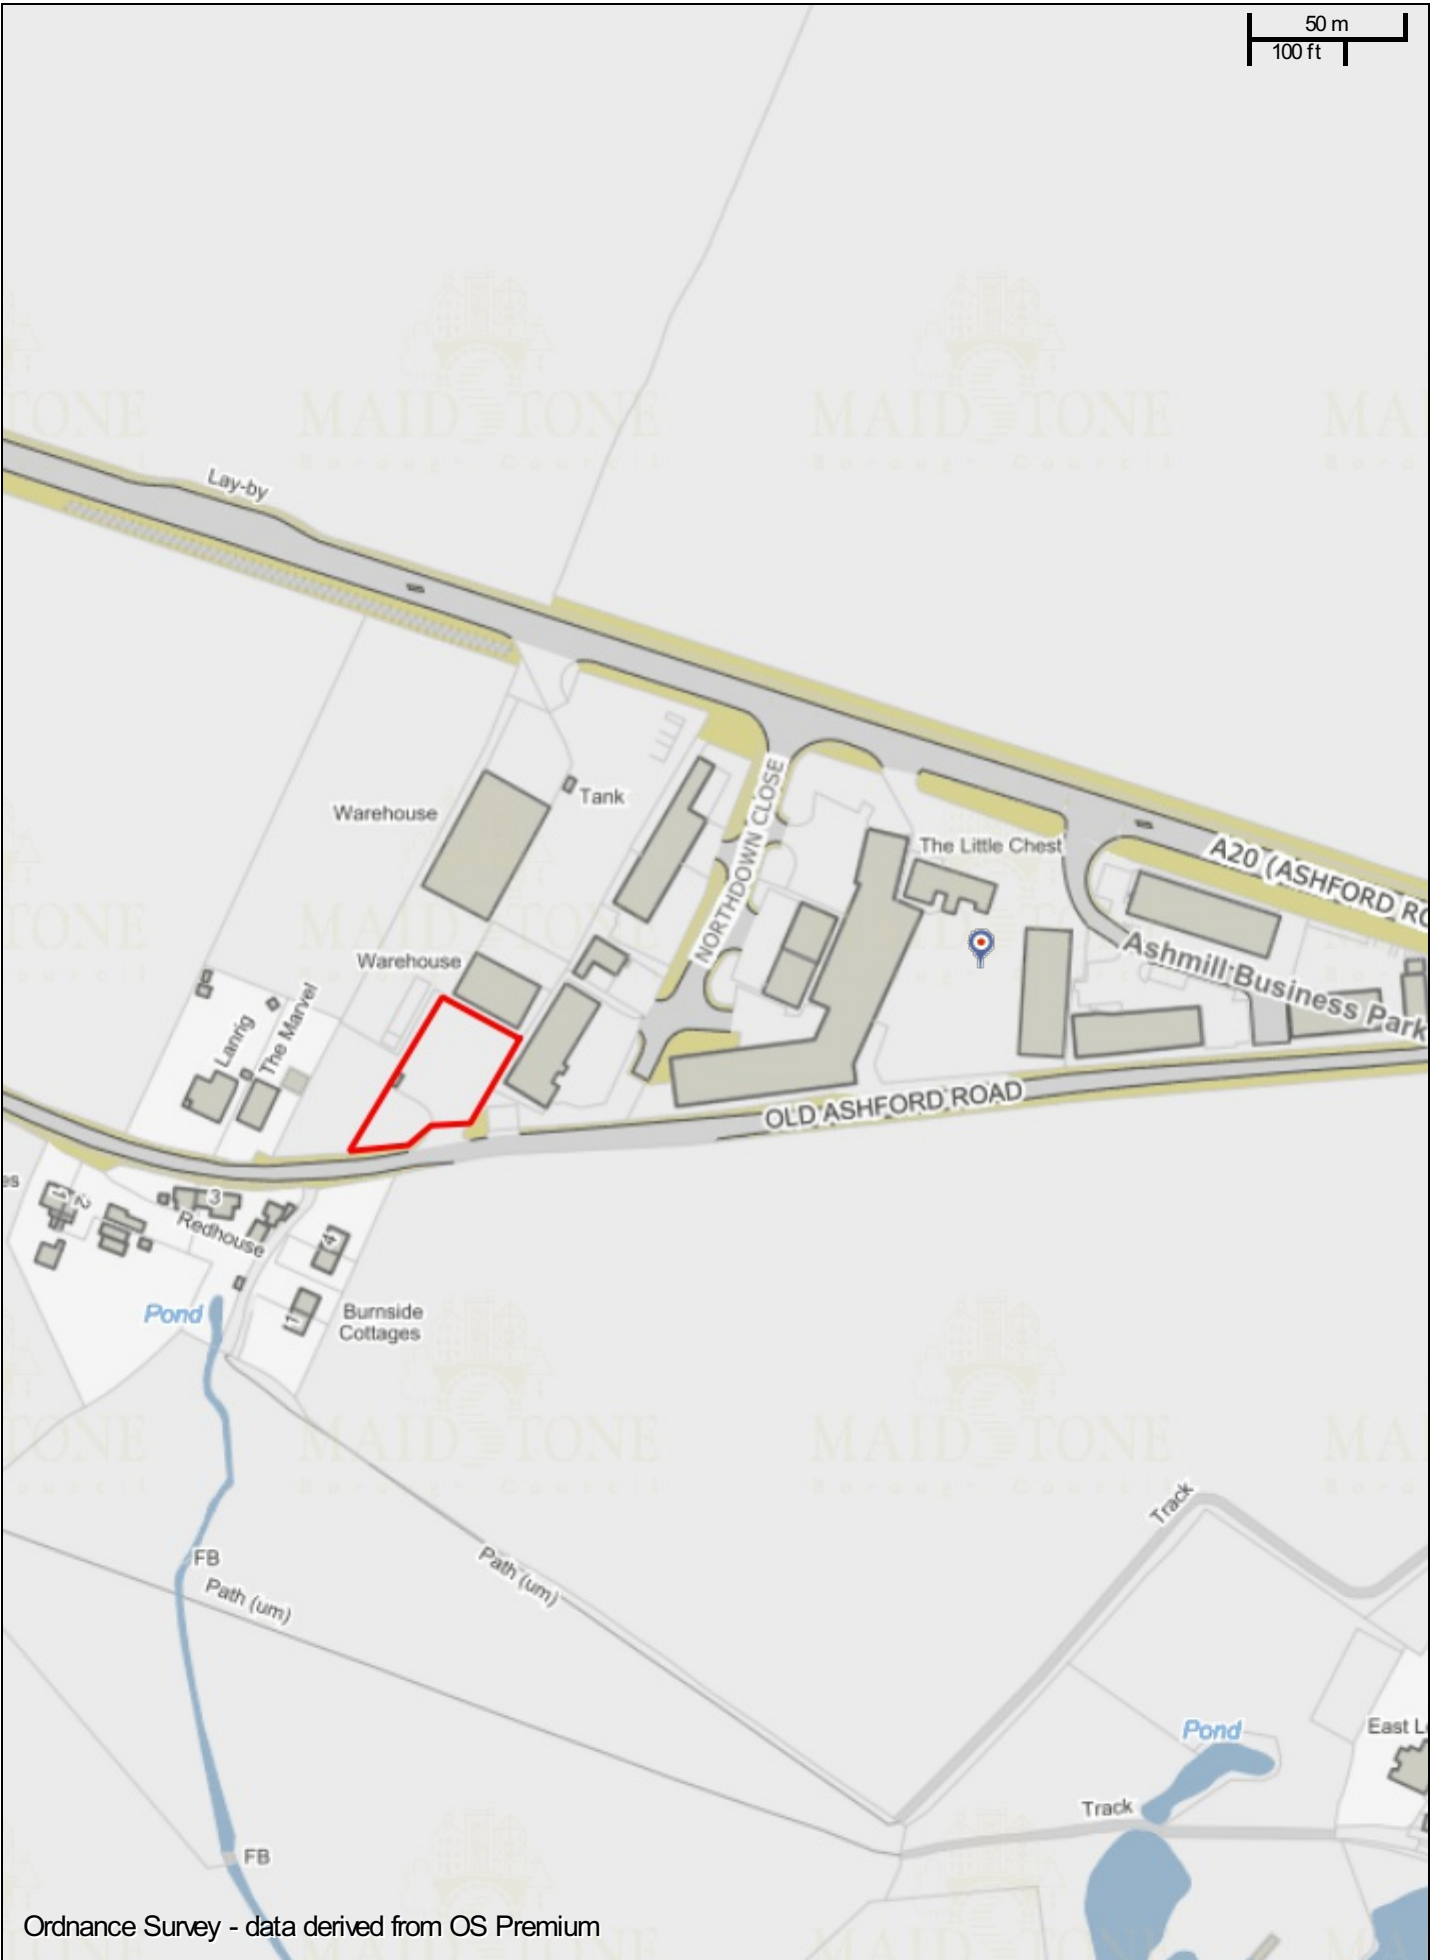

50 m  
100 ft

Ordnance Survey - data derived from OS Premium

**23/501294/FULL - The Coach Park, Old Ashford Road, Lenham, Kent, ME17 2DG**  
Scale: 1:2500  
Printed on: 8/9/2023 at 10:47 AM by KirstyS

**ASTUN**  
TECHNOLOGY  
© Astun Technology Ltd